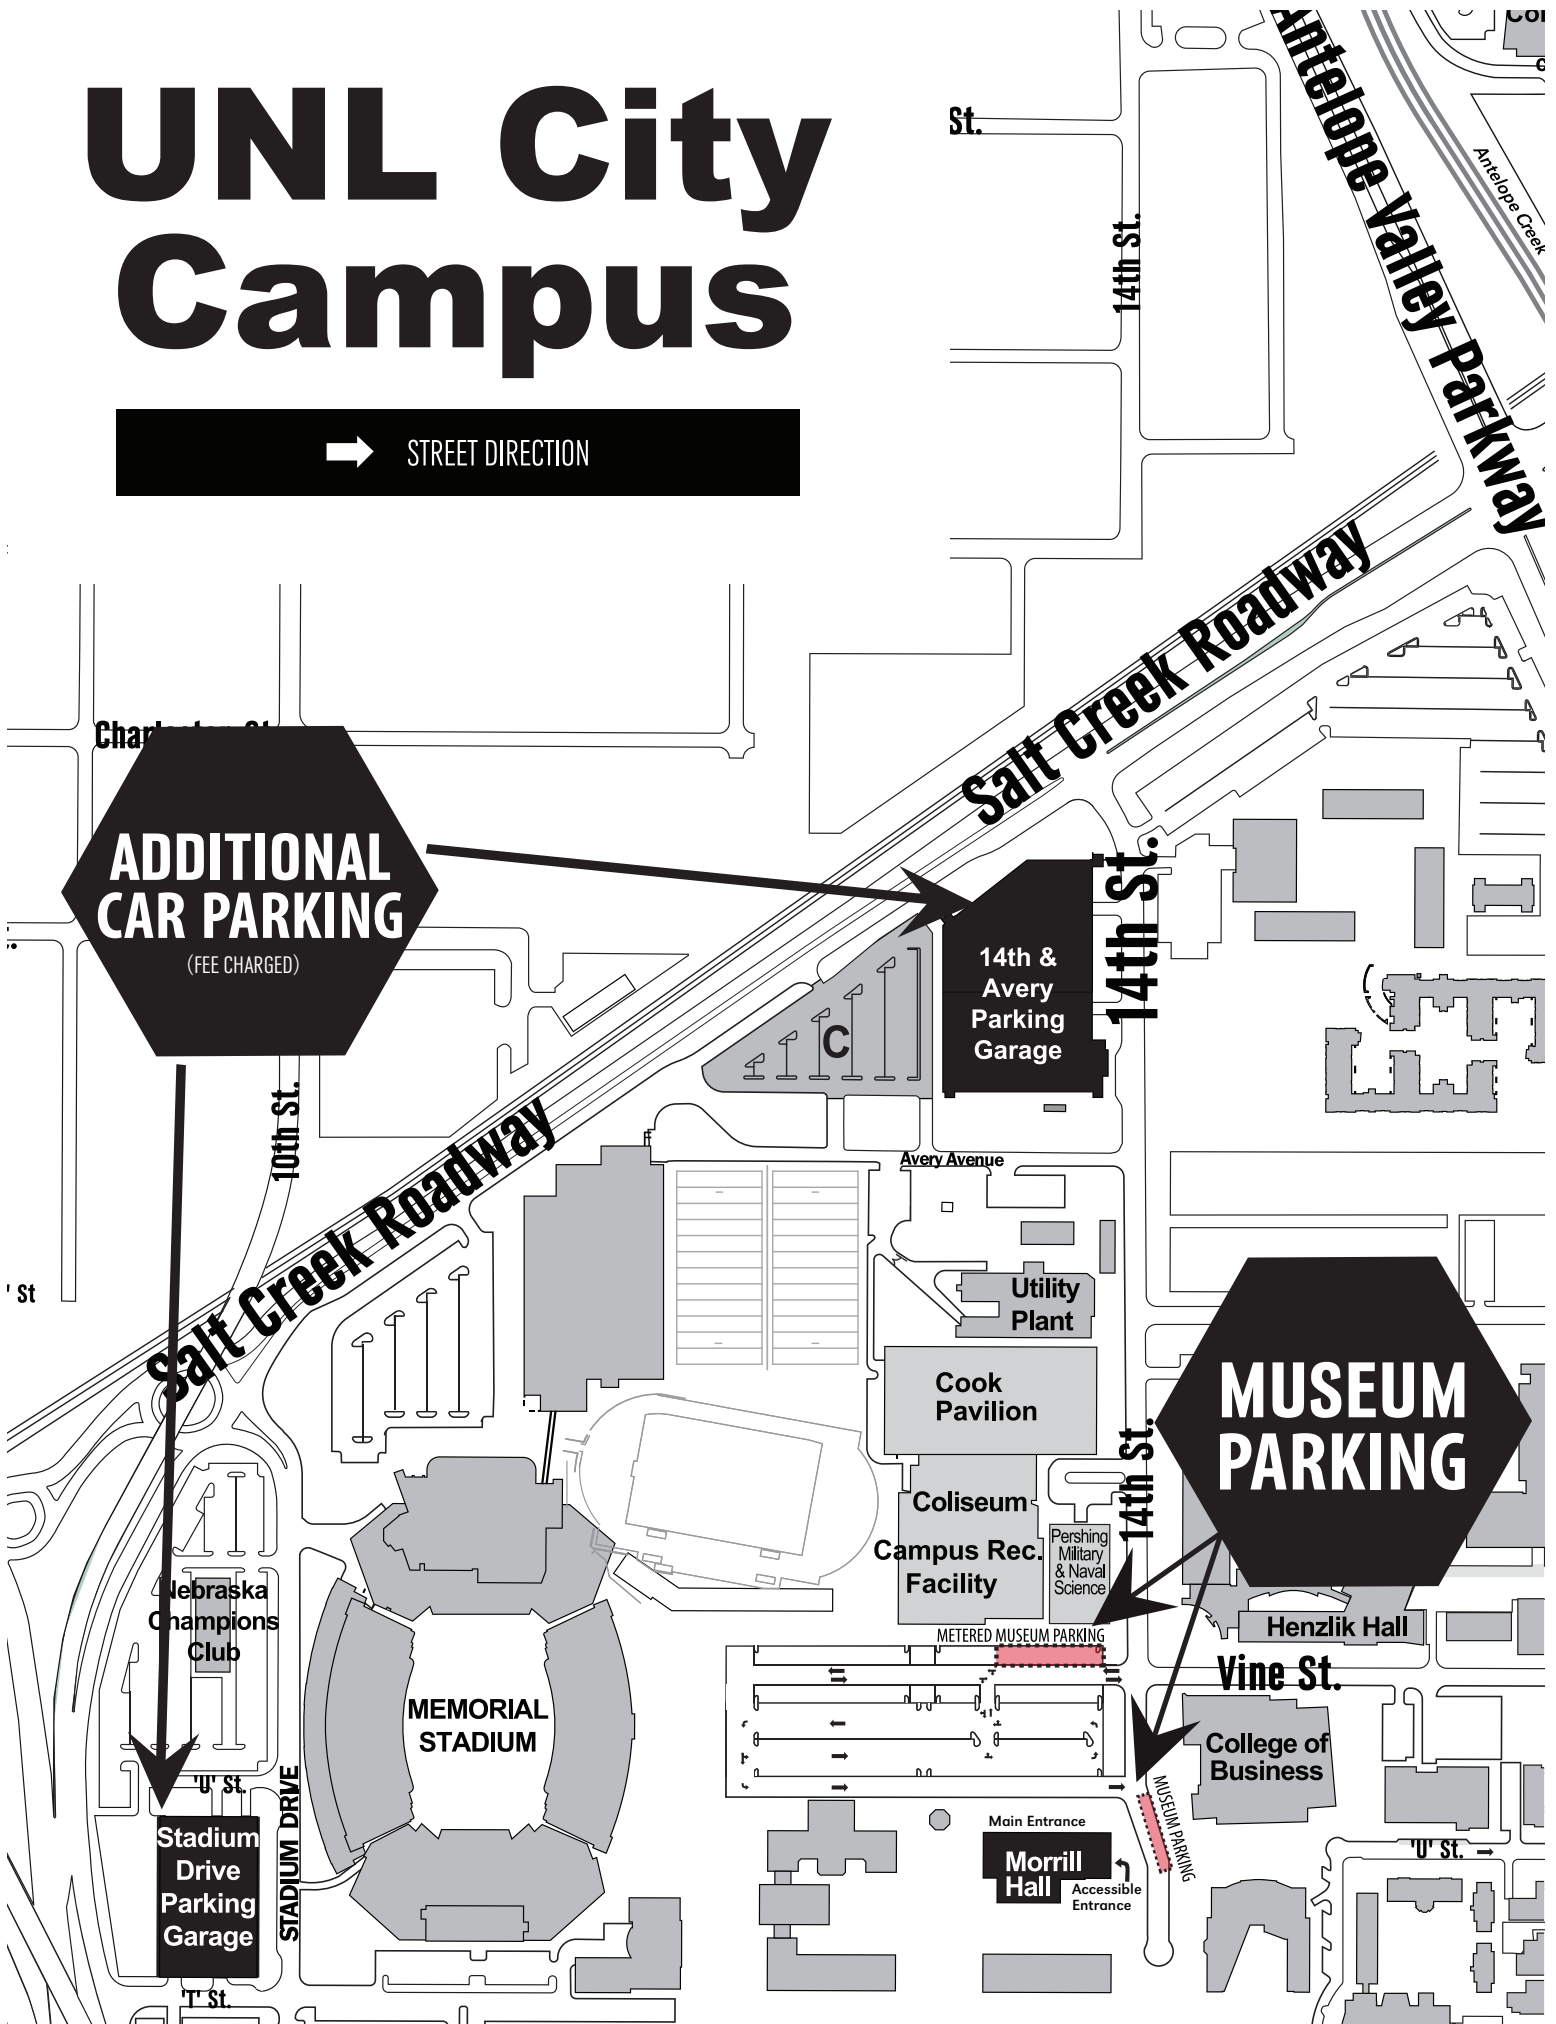

# UNL City Campus

→ STREET DIRECTION

**ADDITIONAL  
CAR PARKING**  
(FEE CHARGED)

**14th &  
Avery  
Parking  
Garage**

**MUSEUM  
PARKING**

**Stadium  
Drive  
Parking  
Garage**

**Coliseum  
Campus Rec.  
Facility**

**Cook  
Pavilion**

**MEMORIAL  
STADIUM**

**Vine St.**

**College of  
Business**

**Morrill  
Hall**  
Main Entrance  
Accessible  
Entrance

**Henzlik Hall**

**Nebraska  
Champions  
Club**

**STADIUM DRIVE**

**St.**

**Antelope Valley Parkway**

**Salt Creek Roadway**

**Salt Creek Roadway**

**Antelope Creek**

**Campus Rec.  
Facility**

Pershing  
Military  
& Naval  
Science

**14th St.**

**Henzli**

METERED MUSEUM PARKING

**Vine St.**

**College of  
Business**

MUSEUM PARKING

Main Entrance

**Morrill  
Hall**

Accessible  
Entrance