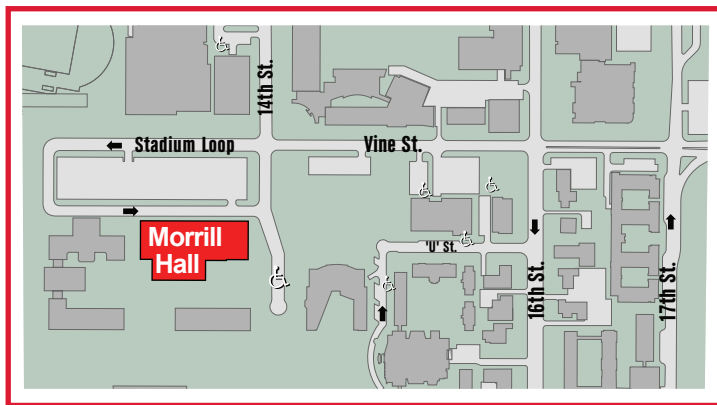

# You're Invited!

Come celebrate \_\_\_\_\_'s  
birthday inside Morrill Hall at the  
University of Nebraska State Museum!

Date \_\_\_\_\_

Time \_\_\_\_\_

Each party lasts 90 minutes!

R.S.V.P. \_\_\_\_\_  
\_\_\_\_\_

## Location

Morrill Hall is located just south of 14th & Vine streets. Look for the bronze mammoth!

## Museum drop-off/pick-up instructions

Park in front of the museum in a visitor parking space (you will need log your license plate number with the front desk). Check in up to 15 minutes early at the front desk inside Morrill Hall.

## City Campus

UNIVERSITY OF NEBRASKA  
STATE MUSEUM