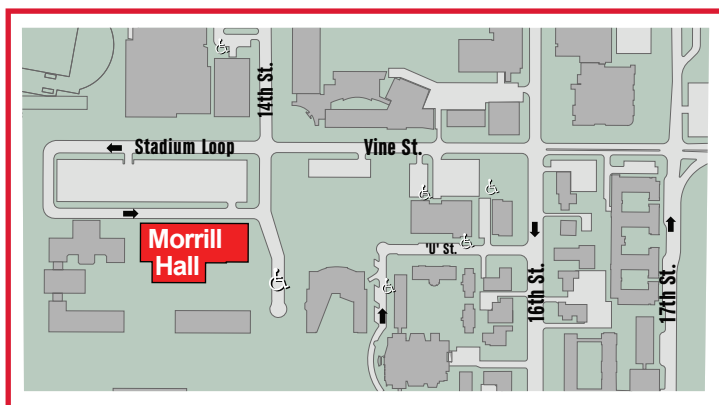

You're Invited!

Come celebrate _____'s
birthday inside Morrill Hall at the
University of Nebraska State Museum!

Date _____

Time _____

Each party lasts 90 minutes!

R.S.V.P. _____

Location

Morrill Hall is located just south of 14th & Vine streets. Look for the bronze mammoth!

Museum drop-off/pick-up instructions

Park in front of the museum in a visitor parking space (you will need log your license plate number with the front desk). Check in up to 15 minutes early at the front desk inside Morrill Hall.

City Campus

UNIVERSITY OF NEBRASKA
STATE MUSEUM