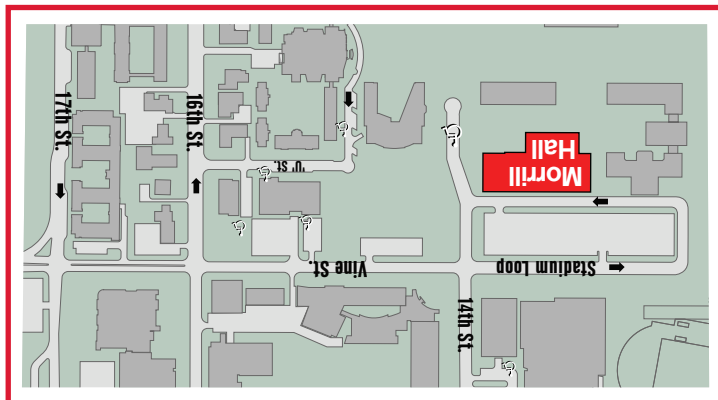

# You are invited to a Bizarre Beasts Party at Morrill Hall!

### Location

Morrill Hall is located just south of 14th & Vine streets. Look for the bronze mammoth!

### Museum drop-off/pick-up instructions

Park in front of the museum in a visitor parking space (you will need log your license plate number with the front desk). Check in up to 15 minutes early at the front desk inside Morrill Hall.

## You're Invited!

Come celebrate \_\_\_\_\_'s birthday inside Morrill Hall at the University of Nebraska State Museum!

Date \_\_\_\_\_

Time \_\_\_\_\_

Each party lasts 90 minutes!

R.S.V.P. \_\_\_\_\_

\_\_\_\_\_