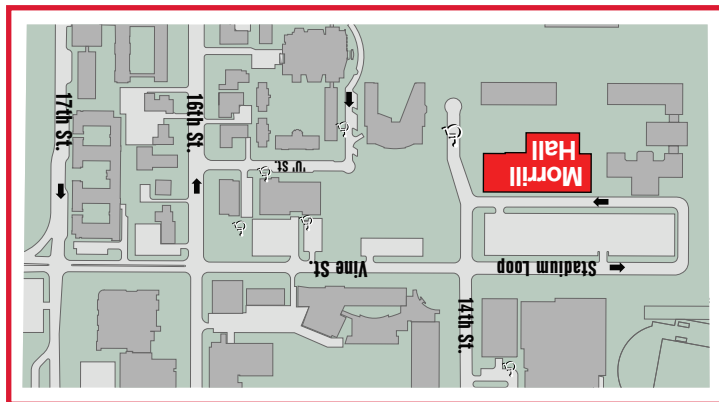

UNIVERSITY OF NEBRASKA
STATE MUSEUM

museum.unl.edu/birthdays