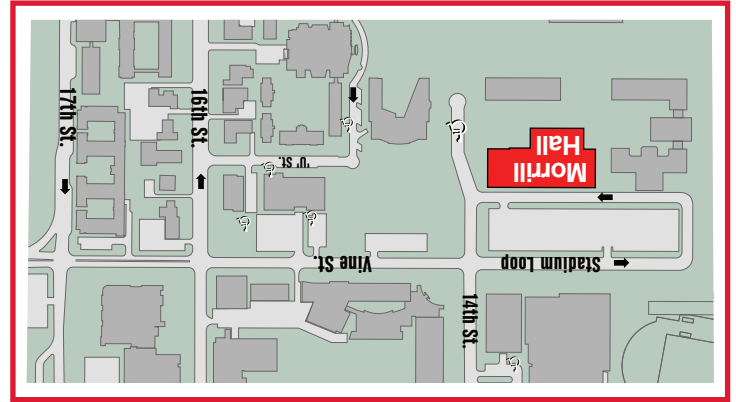

adventure  
at Morrill Hall!

high  
flying

You are  
invited to a

**Location**

Morrill Hall is located just south of 14th & Vine streets. Look for the bronze mammoth!

**Museum drop-off/pick-up instructions**

Park in front of the museum in a visitor parking space (you will need log your license plate number with the front desk). Check in up to 15 minutes early at the front desk inside Morrill Hall.

UNIVERSITY OF NEBRASKA  
STATE MUSEUM

# You're Invited!

Come celebrate \_\_\_\_\_'s  
birthday inside Morrill Hall at the  
University of Nebraska State Museum!

Date \_\_\_\_\_

Time \_\_\_\_\_

Each party lasts 90 minutes!

R.S.V.P. \_\_\_\_\_

\_\_\_\_\_