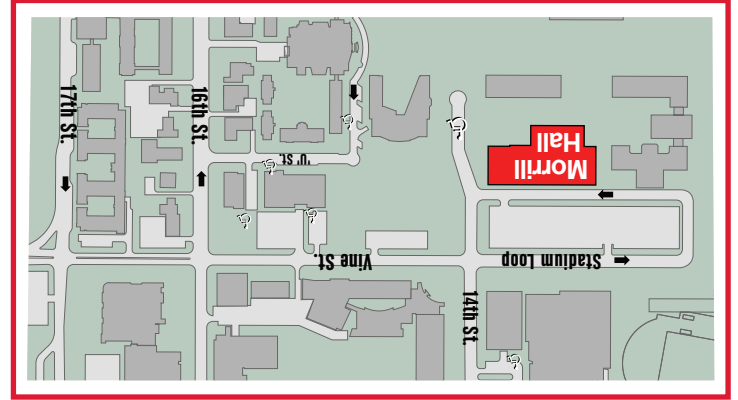

UNIVERSITY OF NEBRASKA
STATE MUSEUM

museum.unl.edu/birthdays

City Campus

You're Invited!

Come celebrate _____'s
birthday inside Morrill Hall at the
University of Nebraska State Museum!

Date _____

Time _____

Each party lasts 90 minutes!

R.S.V.P. _____

Location

Morrill Hall is located just south of
14th & Vine streets. Look for the
bronze mammoth!

Museum drop-off/pick-up instructions

Park in front of the museum in a visitor
parking space (you will need log your license
plate number with the front desk). Check in
up to 15 minutes early at the front desk
inside Morrill Hall.