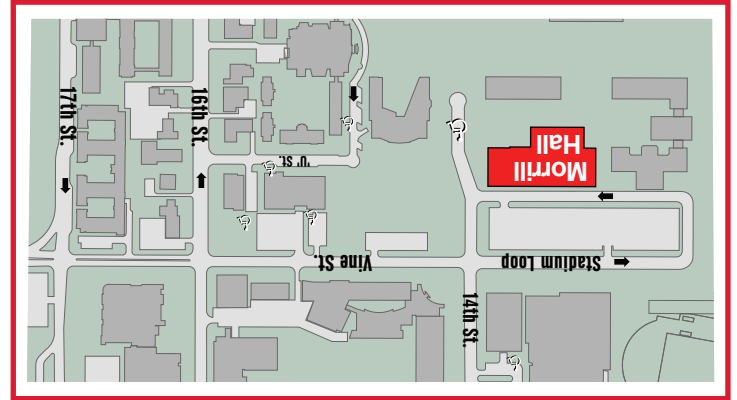

UNIVERSITY OF NEBRASKA
STATE MUSEUM

museum.unl.edu/birthdays

City Campus
STREET DIRECTION

at Morrill Hall!

out of this **world** party

You are invited to an

You're Invited!

Come celebrate _____'s birthday inside Morrill Hall at the University of Nebraska State Museum!

Date _____

Time _____
Each party lasts 90 minutes!

R.S.V.P. _____

Location

Morrill Hall is located just south of 14th & Vine streets. Look for the bronze mammoth!

Museum drop-off/pick-up instructions

Park in front of the museum in a visitor parking space (you will need log your license plate number with the front desk). Check in up to 15 minutes early at the front desk inside Morrill Hall.