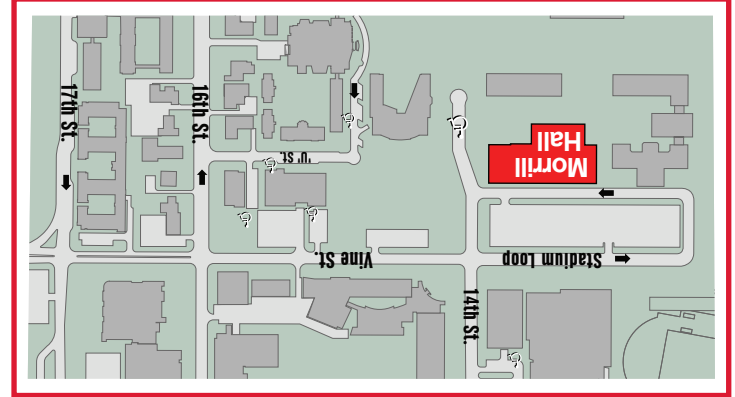

UNIVERSITY OF NEBRASKA
STATE MUSEUM

museum.unl.edu/birthdays

treasure hunt celebration at Morrill Hall!

City Campus

You're Invited!

Come celebrate _____'s
birthday inside Morrill Hall at the
University of Nebraska State Museum!

Date _____

Time _____

Each party lasts 90 minutes!

R.S.V.P. _____

Location

Morrill Hall is located just south of
14th & Vine streets. Look for the
bronze mammoth!

Museum drop-off/pick-up instructions

Park in front of the museum in a visitor
parking space (you will need log your license
plate number with the front desk). Check in
up to 15 minutes early at the front desk
inside Morrill Hall.