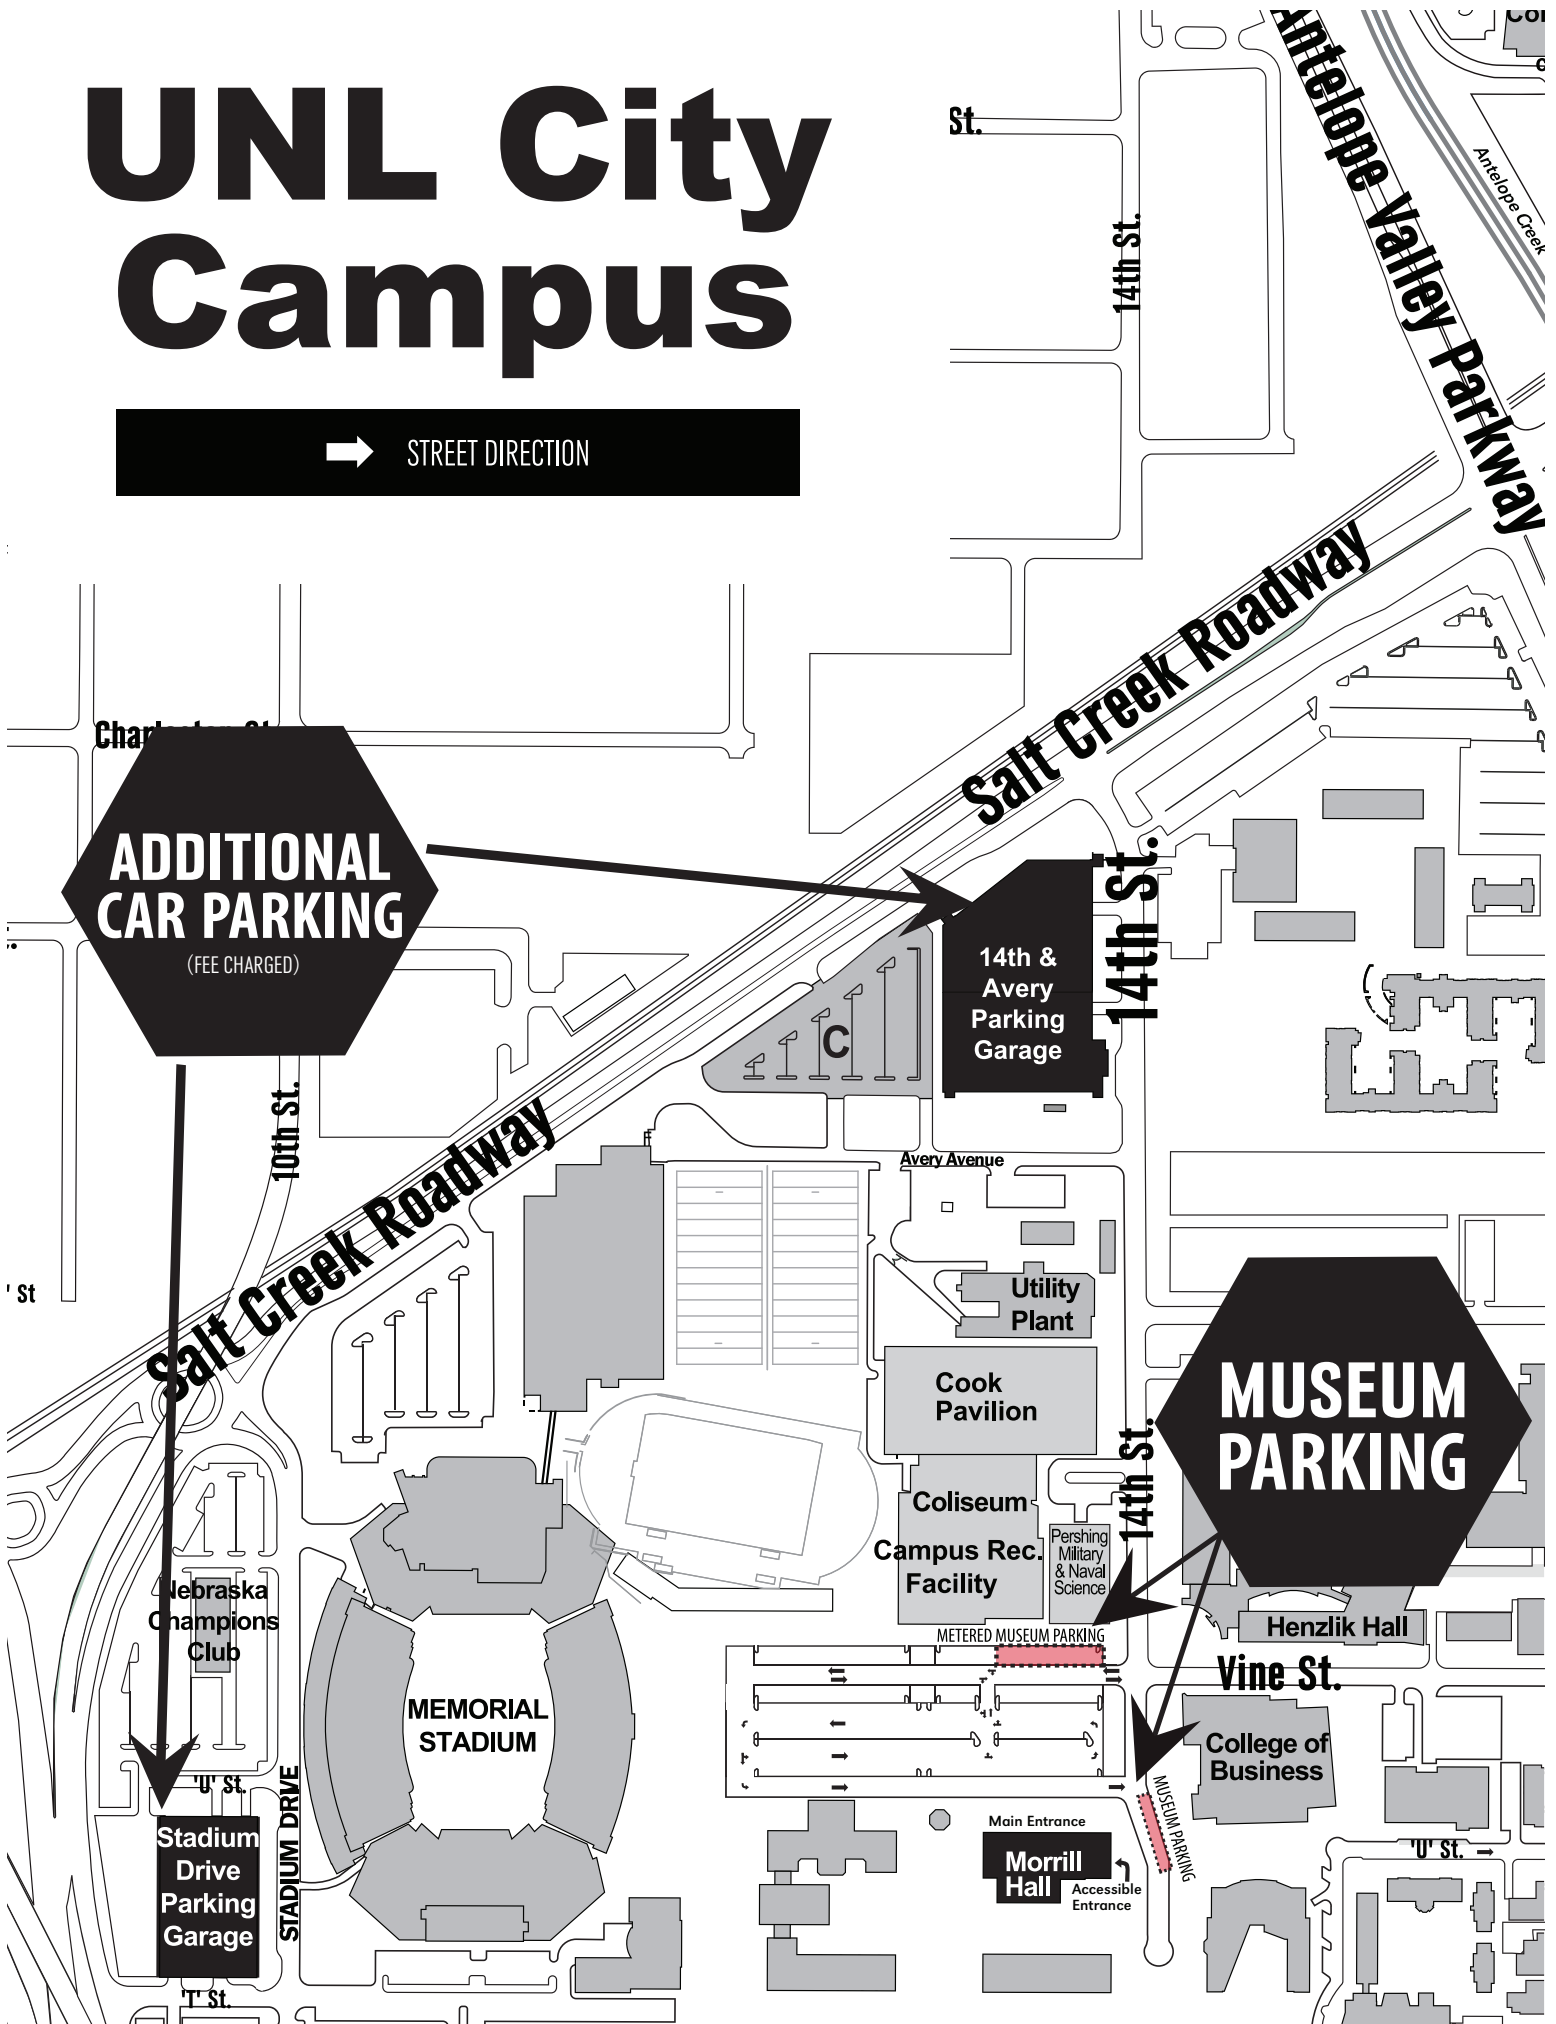

UNL City Campus

→ STREET DIRECTION

**ADDITIONAL
CAR PARKING**
(FEE CHARGED)

**14th &
Avery
Parking
Garage**

**MUSEUM
PARKING**

**Stadium
Drive
Parking
Garage**

**Coliseum
Campus Rec.
Facility**

**College of
Business**

**Morrill
Hall**
Main Entrance
Accessible
Entrance

Henzlik Hall

**Nebraska
Champions
Club**

**MEMORIAL
STADIUM**

METERED MUSEUM PARKING

MUSEUM PARKING

St.
14th St.
Antelope Valley Parkway
Antelope Creek

Salt Creek Roadway

Salt Creek Roadway

10th St.

14th St.

14th St.

Vine St.

U St.

U St.

T St.

Main Entrance

**Morrill
Hall**

Accessible
Entrance