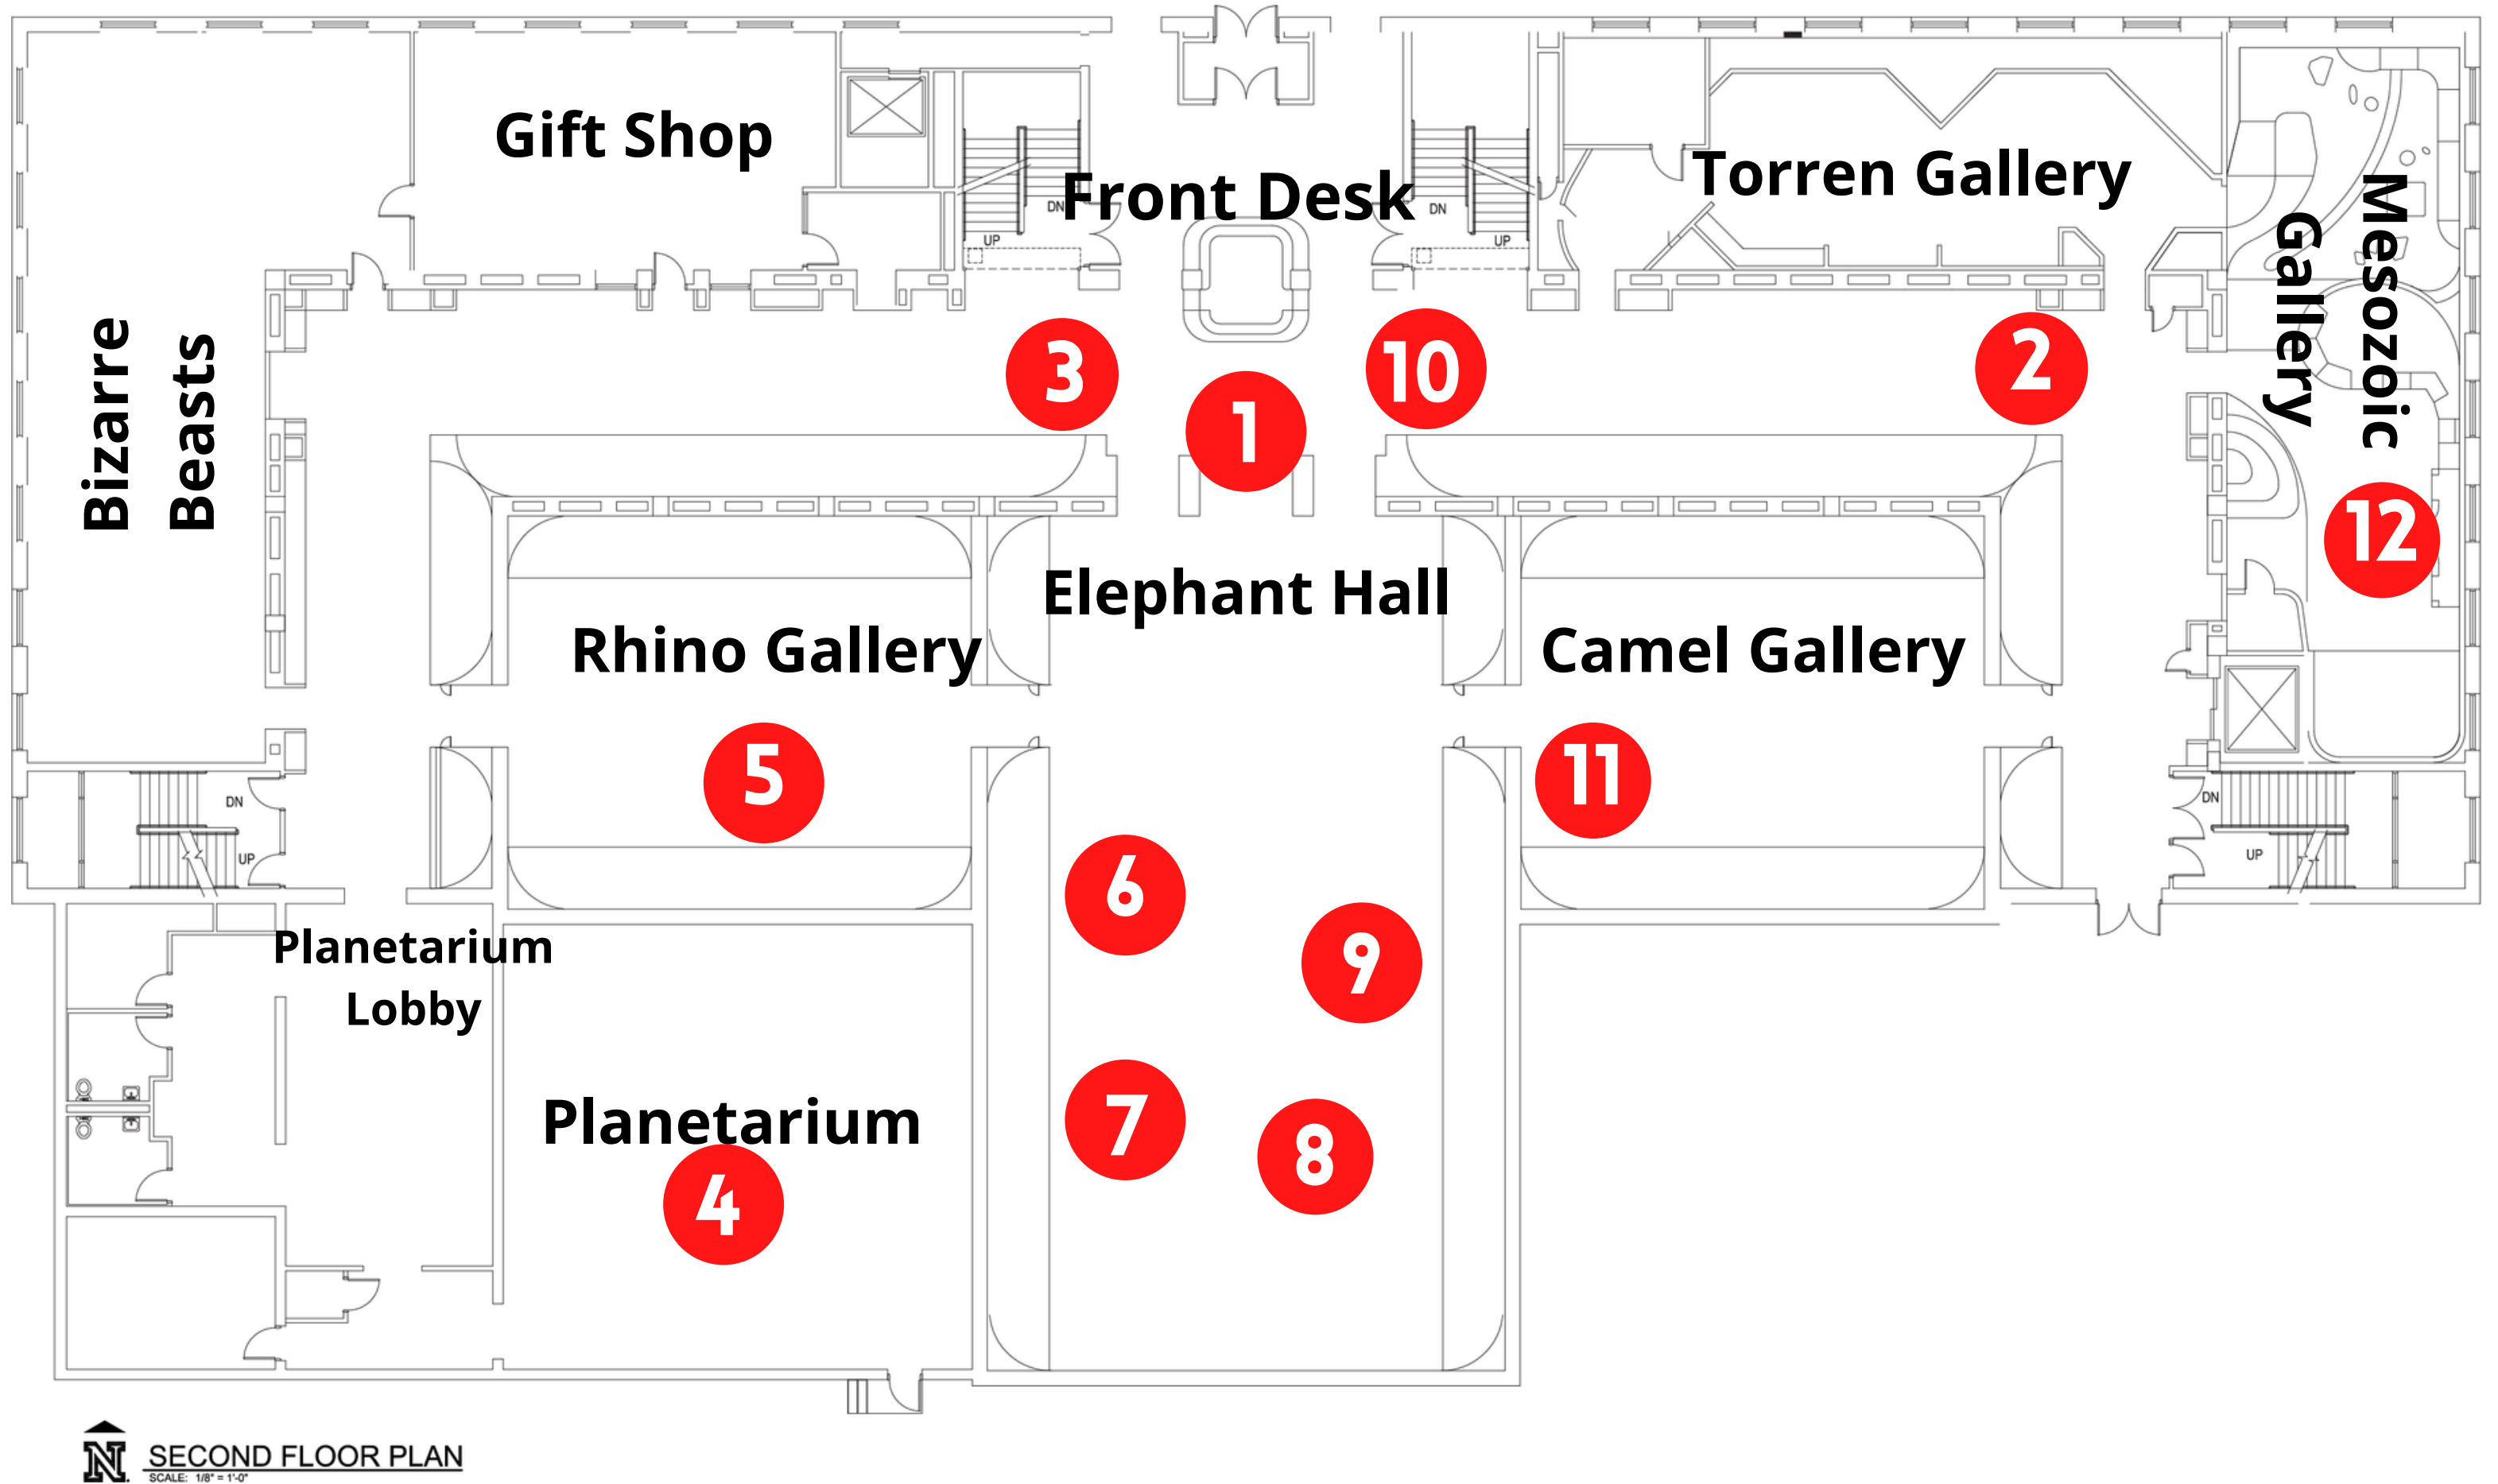

Second Floor:

1. Membership Table
2. Archie Meet & Greet
3. Fossil I.D.
4. Planetarium
5. Storytime

6. Archie Puzzle Assembly
7. Invertebrate Fossils
8. Fossil Dig
9. Fossil Elephants
10. FB Donation Drive
11. Fossil Cart
12. Trace Fossils

Third Floor:

13. Tiny Fossils

Fourth Floor:

14. Visible Lab: Fossil Stories

15. Museum Video Theatre

16. Animal Skulls

17. Watershed Table

OVERALL EXHIBIT PLAN - FOURTH FLOOR