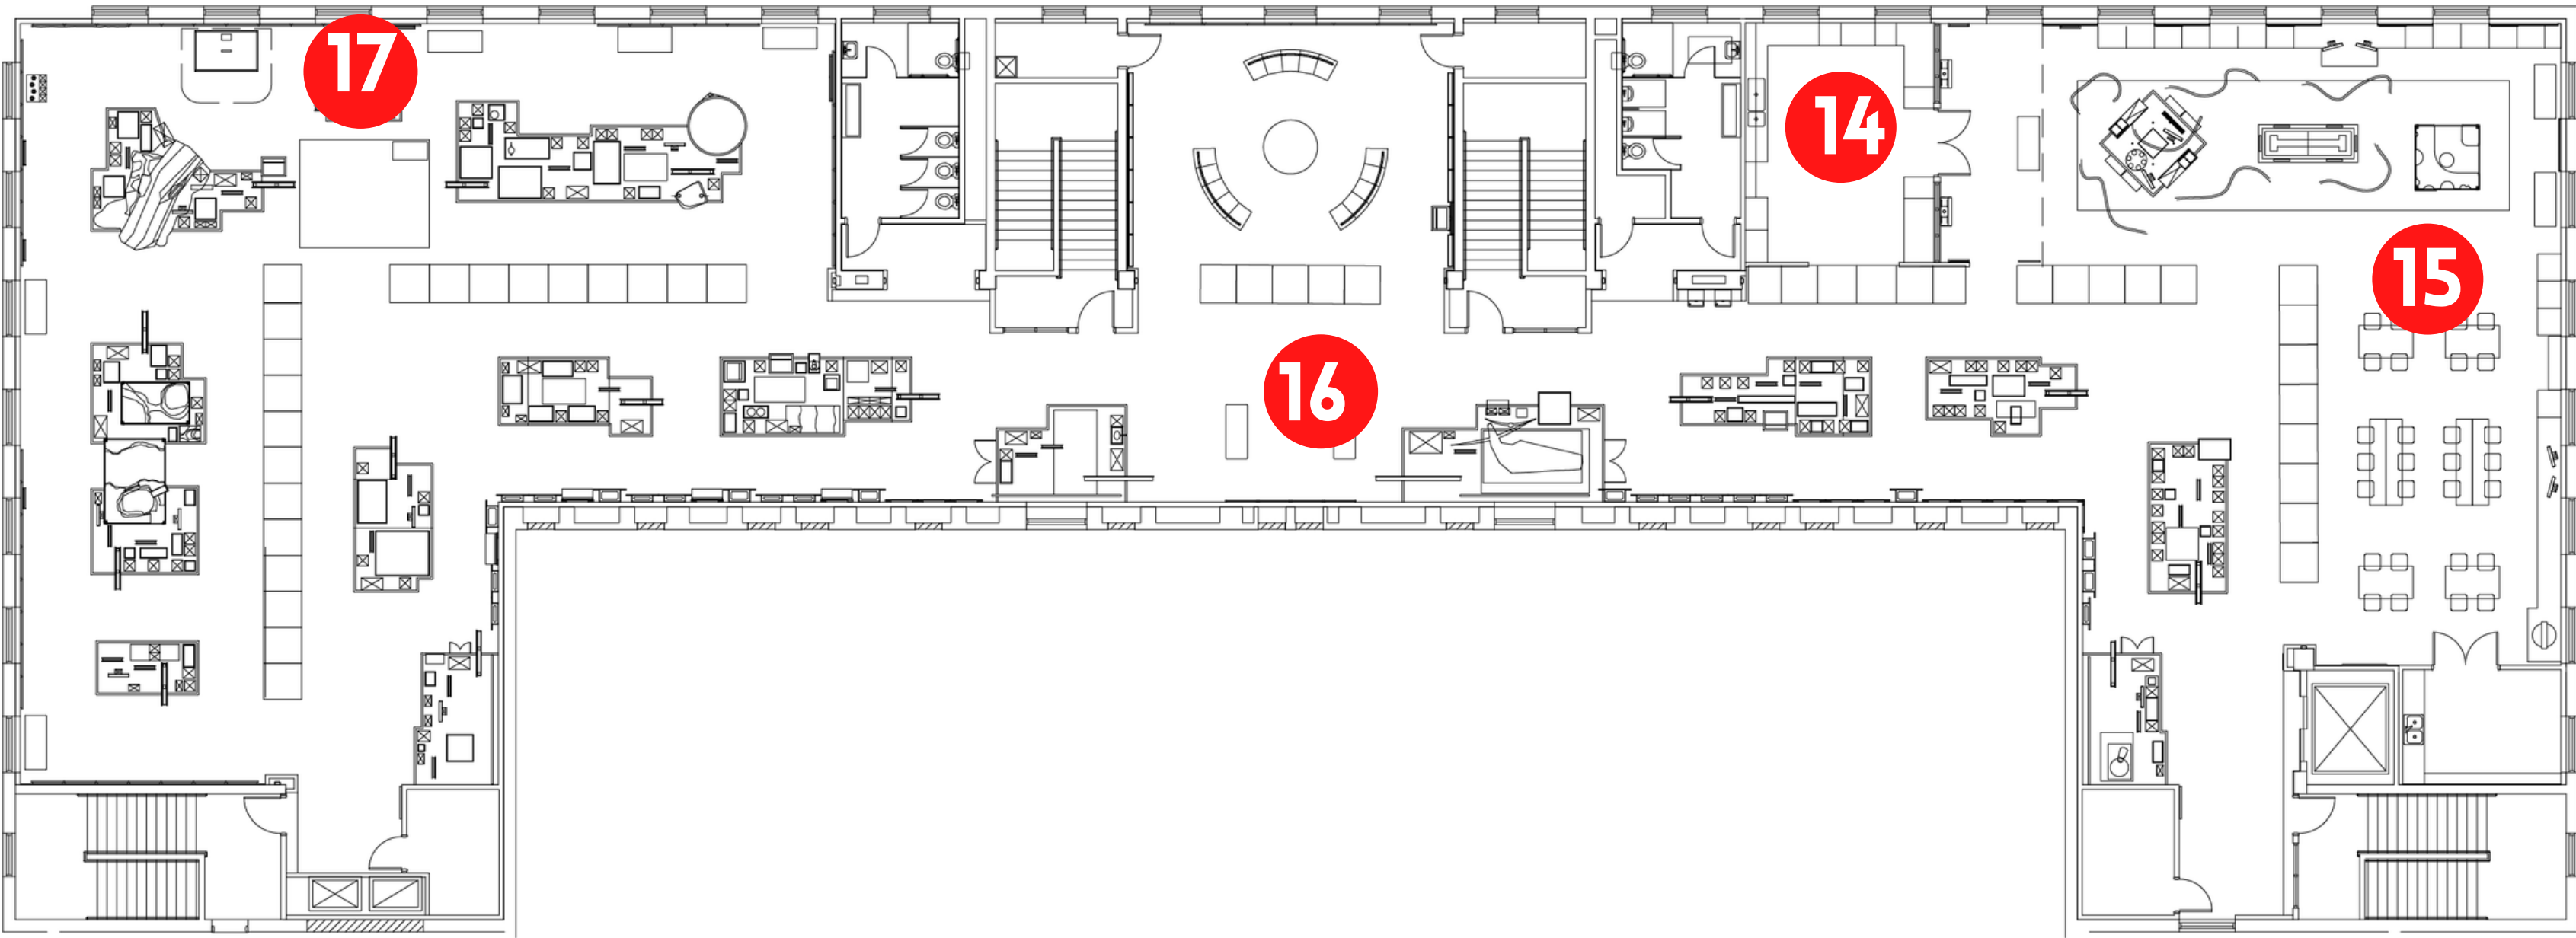

Second Floor:

1. Membership Table
2. Archie Meet & Greet
3. Fossil I.D.
4. Planetarium
5. Storytime

6. Archie Puzzle Assembly
7. Invertebrate Fossils
8. Fossil Dig
9. Fossil Elephants
10. FB Donation Drive
11. Fossil Cart
12. Trace Fossils

Third Floor:

13. Tiny Fossils

Fourth Floor:

14. Visible Lab: Fossil Stories

15. Museum Video Theatre

16. Animal Skulls

17. Watershed Table

OVERALL EXHIBIT PLAN - FOURTH FLOOR