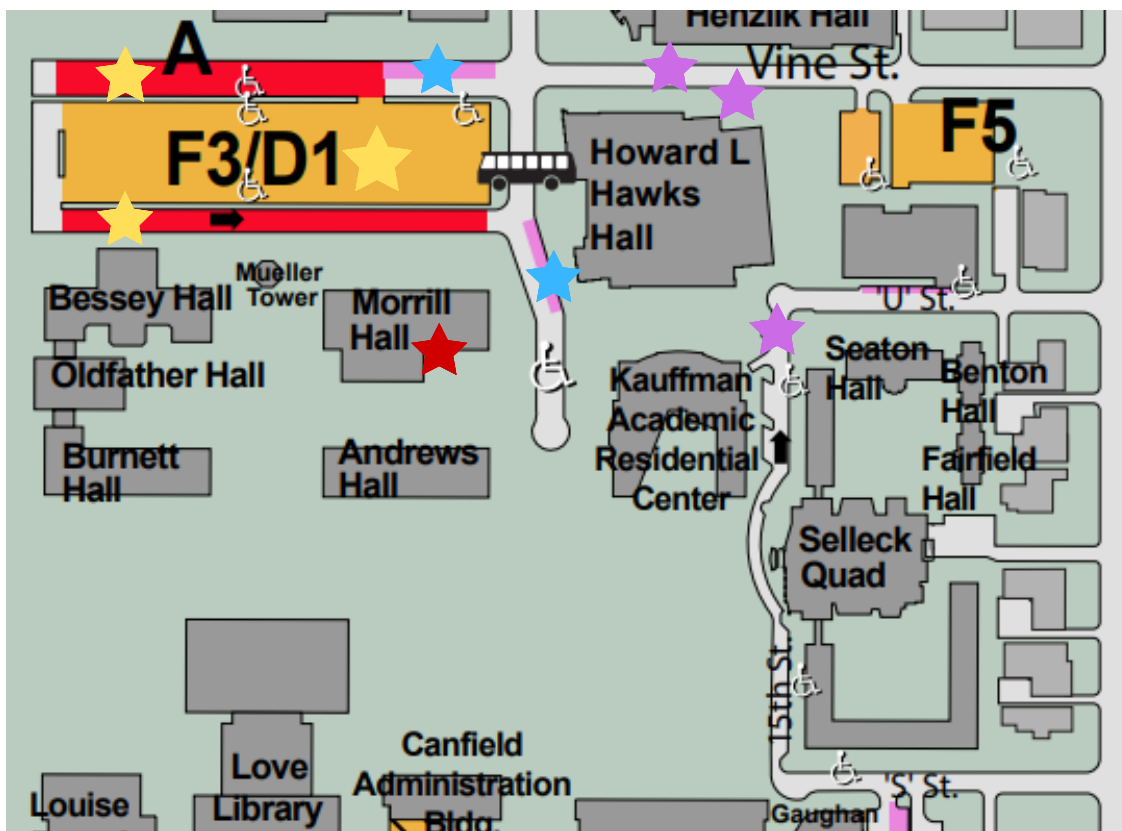

UNIVERSITY OF NEBRASKA
STATE MUSEUM

UNIVERSITY OF NEBRASKA STATE MUSEUM

Directions & Parking

Morrill Hall

645 N 14th Street | Lincoln, NE 68588-0338

KEY

- Museum Guest Parking
- Morrill Hall
- UNL Faculty/Staff Parking ONLY
- Bus Drop-Off Locations

*The location on Vine Street is a StarTran bus stop.

PARKING AND ARRIVAL INFORMATION

- Groups may be dropped off in the S St./U St. loop. The group will walk between Hawks Hall and the Kauffman Center and cross 14th St. before arriving at the museum.
- Groups may also be dropped off at either of the StarTran bus stops on Vine St. Groups will then walk down Vine St. before turning south on 14th St. to arrive at the museum.
- Pick-up may also occur at any of the locations marked by a purple star on the map.
- Please DO NOT drop off groups in the A or F3/D1 areas (marked by yellow stars on the map). Buses block traffic in these areas and your group may be fined by UNL Parking & Transit Services if you drop off or park in these areas.