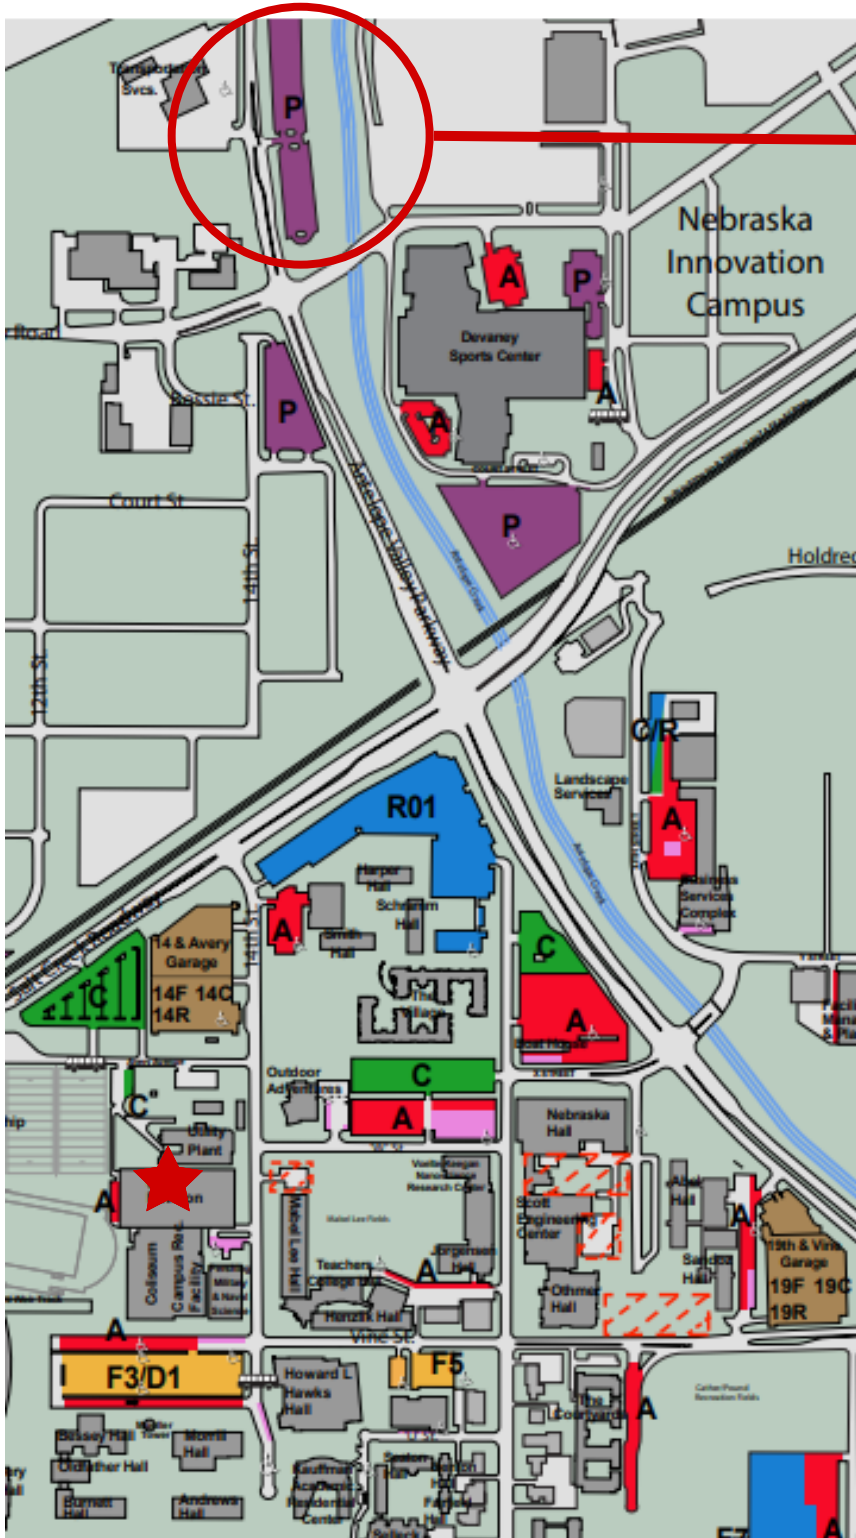

UNIVERSITY OF NEBRASKA STATE MUSEUM

Directions & Parking