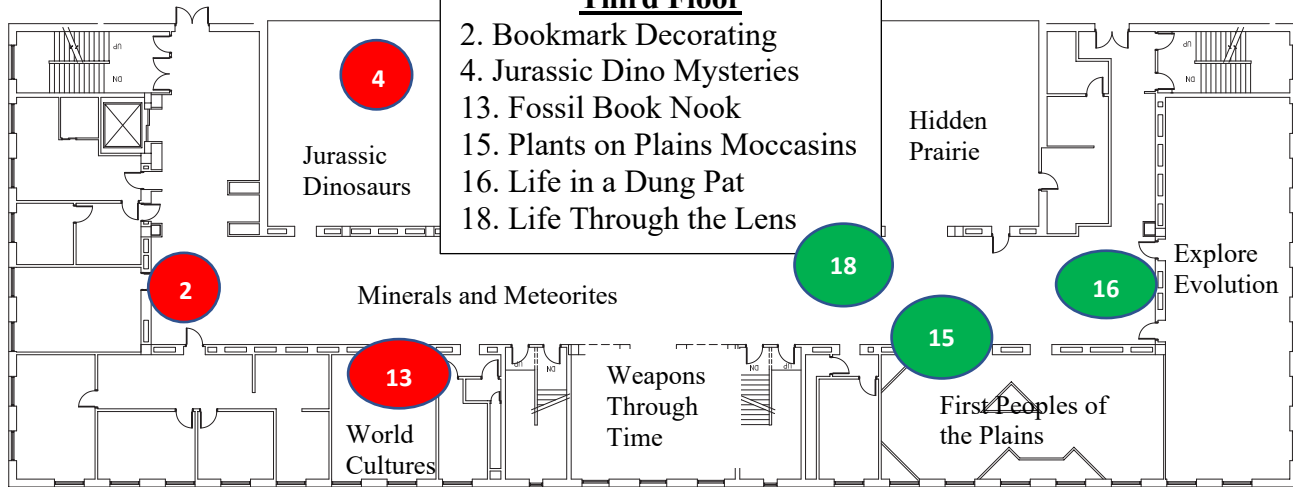

Fossil Day and Hidden Prairie Station Map

Second Floor

- 1. Membership Table
- 3. Fossil Rub
- 5. Flat Archie Station
- 6. Fossil I.D.
- 8 and 9. Exploring Ancient Life in One Square Meter
- 11. Archie Puzzle Scavenger Hunt Assembly
- 12. Virtual Visit to Ashfall
- 14. Welcome Table

Third Floor

- 2. Bookmark Decorating
- 4. Jurassic Dino Mysteries
- 13. Fossil Book Nook
- 15. Plants on Plains Moccasins
- 16. Life in a Dung Pat
- 18. Life Through the Lens

Fourth Floor

- 7. It's a Jungle Out There!
- 10. Oreodonts, It's Not About Cookies
- 17. Watershed Table