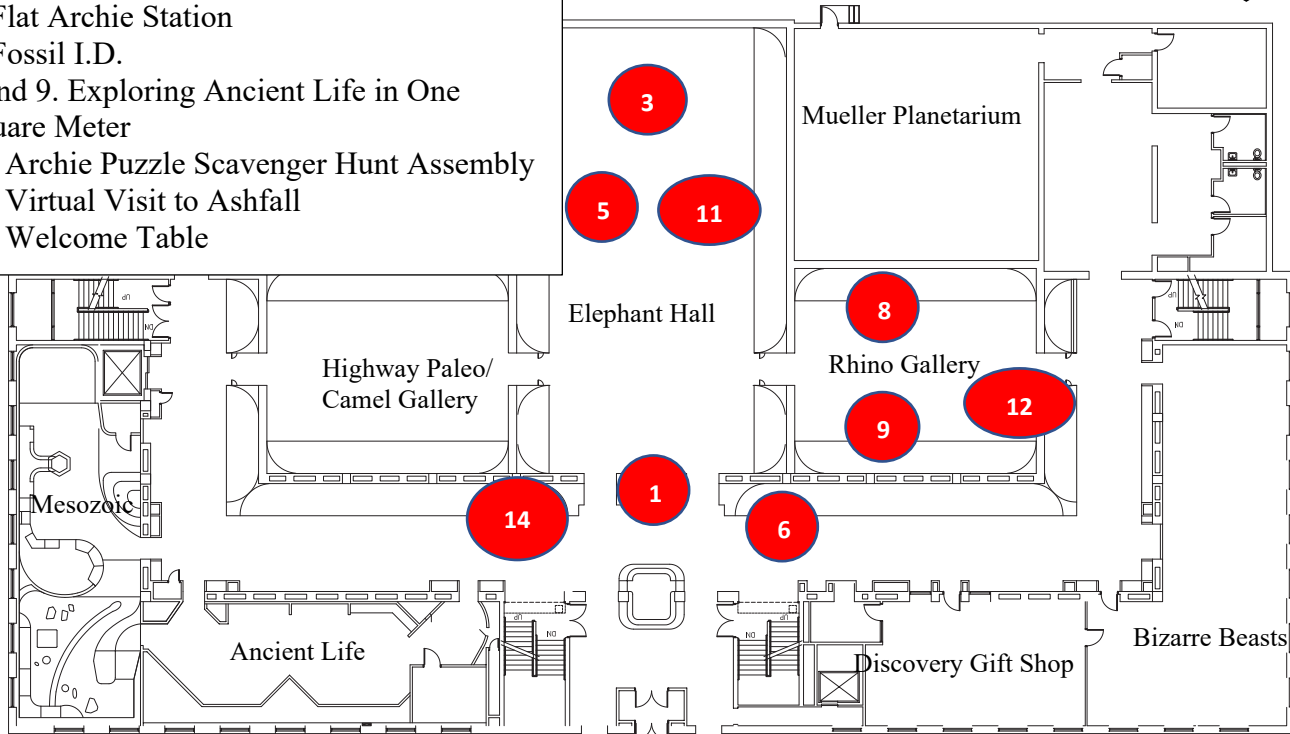

Fossil Day and Hidden Prairie Station Map

Second Floor

- 1. Membership Table
- 3. Fossil Rub
- 5. Flat Archie Station
- 6. Fossil I.D.
- 8 and 9. Exploring Ancient Life in One Square Meter
- 11. Archie Puzzle Scavenger Hunt Assembly
- 12. Virtual Visit to Ashfall
- 14. Welcome Table

Third Floor

- 2. Bookmark Decorating
- 4. Jurassic Dino Mysteries
- 13. Fossil Book Nook
- 15. Plants on Plains Moccasins
- 16. Life in a Dung Pat
- 18. Life Through the Lens

Fourth Floor

- 7. It's a Jungle Out There!
- 10. Oreodonts, It's Not About Cookies
- 17. Watershed Table