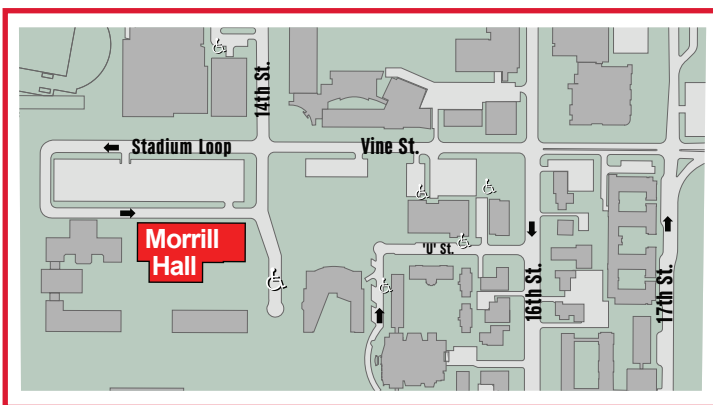

# You're Invited!

Come celebrate \_\_\_\_\_'s  
birthday inside Morrill Hall at the  
University of Nebraska State Museum!

Date \_\_\_\_\_

Time \_\_\_\_\_

Each party lasts 90 minutes!

R.S.V.P. \_\_\_\_\_

\_\_\_\_\_

## Location

Morrill Hall is located just south of 14th & Vine streets. Look for the bronze mammoth!

## Museum drop-off/pick-up instructions

Park in front of the museum in a visitor parking space (you will need log your license plate number with the front desk). Check in up to 15 minutes early at the front desk inside Morrill Hall.

## City Campus

UNIVERSITY OF NEBRASKA  
STATE MUSEUM