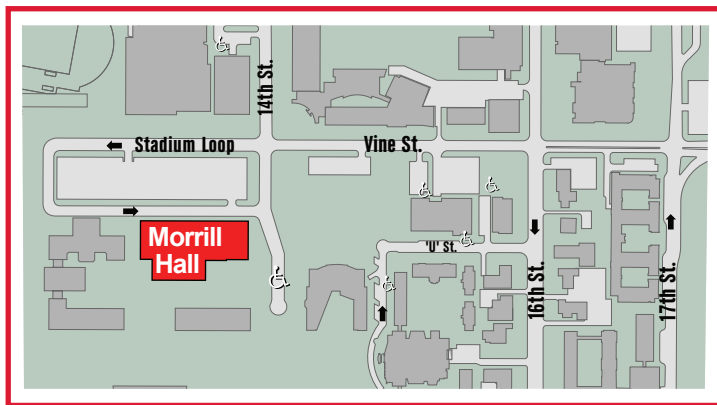

# You're Invited!

Come celebrate \_\_\_\_\_'s  
birthday inside Morrill Hall at the  
University of Nebraska State Museum!

Date \_\_\_\_\_

Time \_\_\_\_\_  
Each party lasts 90 minutes!

R.S.V.P. \_\_\_\_\_  
\_\_\_\_\_

## Location

Morrill Hall is located just south of 14th & Vine streets. Look for the bronze mammoth!

## Museum drop-off/pick-up instructions

Park in front of the museum in a visitor parking space (you will need log your license plate number with the front desk). Check in up to 15 minutes early at the front desk inside Morrill Hall.

**City Campus**

UNIVERSITY OF NEBRASKA  
STATE MUSEUM