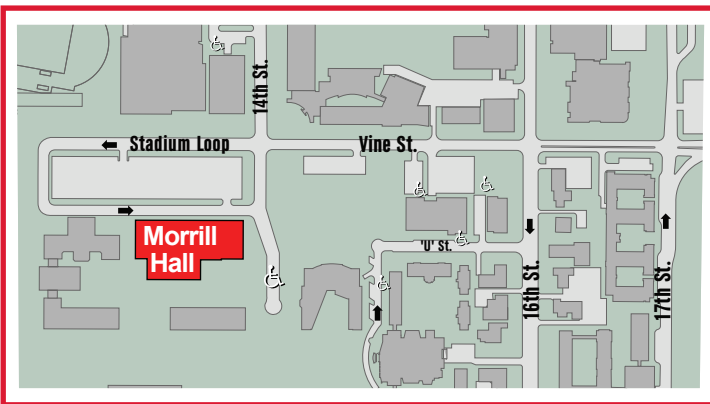

# You're Invited!

Come celebrate \_\_\_\_\_'s  
birthday inside Morrill Hall at the  
University of Nebraska State Museum!

Date \_\_\_\_\_

Time \_\_\_\_\_

Each party lasts 90 minutes!

R.S.V.P. \_\_\_\_\_

## Location

Morrill Hall is located just south of 14th & Vine streets. Look for the bronze mammoth!

## Museum drop-off/pick-up instructions

Park in front of the museum in a visitor parking space (you will need log your license plate number with the front desk). Check in up to 15 minutes early at the front desk inside Morrill Hall.

## City Campus

UNIVERSITY OF NEBRASKA  
STATE MUSEUM