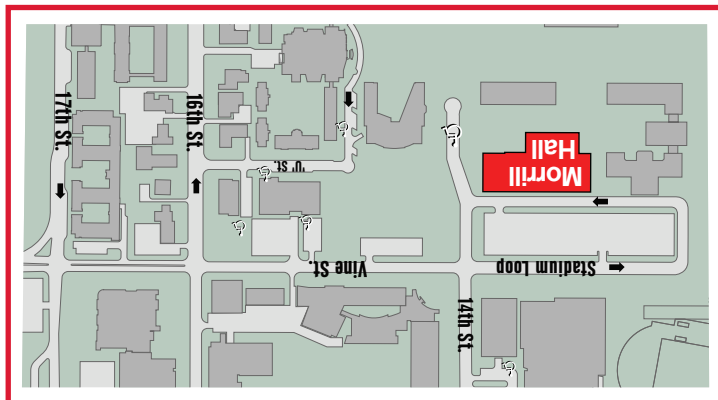

UNIVERSITY OF NEBRASKA
STATE MUSEUM

museum.unl.edu/birthdays

You are invited to a Bizarre Beasts Party at Morrill Hall!

Location

Morrill Hall is located just south of 14th & Vine streets. Look for the bronze mammoth!

Museum drop-off/pick-up instructions

Park in front of the museum in a visitor parking space (you will need log your license plate number with the front desk). Check in up to 15 minutes early at the front desk inside Morrill Hall.

You're Invited!

Come celebrate _____'s birthday inside Morrill Hall at the University of Nebraska State Museum!

Date _____

Time _____

Each party lasts 90 minutes!

R.S.V.P. _____
