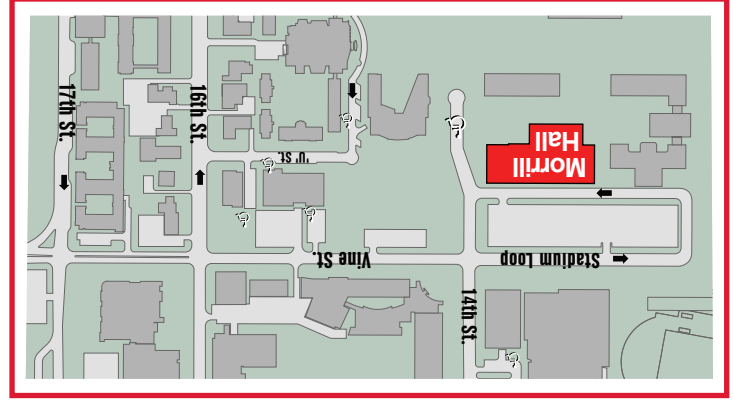

UNIVERSITY OF NEBRASKA
STATE MUSEUM

museum.unl.edu/birthdays

treasure hunt celebration at Morrill Hall!

City Campus
STREET DIRECTION

You're Invited!

Come celebrate _____'s
birthday inside Morrill Hall at the
University of Nebraska State Museum!

Date _____

Time _____

Each party lasts 90 minutes!

R.S.V.P. _____

Location

Morrill Hall is located just south of 14th & Vine streets. Look for the bronze mammoth!

Museum drop-off/pick-up instructions

Park in front of the museum in a visitor parking space (you will need log your license plate number with the front desk). Check in up to 15 minutes early at the front desk inside Morrill Hall.