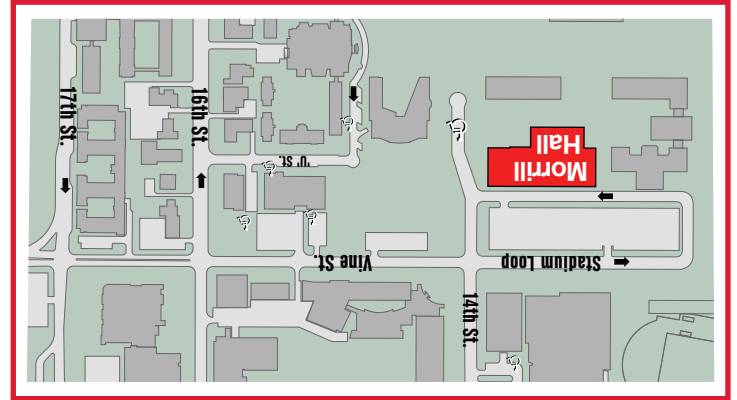

UNIVERSITY OF NEBRASKA
STATE MUSEUM

museum.unl.edu/birthdays

City Campus
STREET DIRECTION

**You are invited to an
out world party
of this world
at Morrill Hall!**

You're Invited!

Come celebrate _____'s
birthday inside Morrill Hall at the
University of Nebraska State Museum!

Date _____

Time _____
Each party lasts 90 minutes!

R.S.V.P. _____

Location

Morrill Hall is located just south of
14th & Vine streets. Look for the
bronze mammoth!

Museum drop-off/pick-up instructions

Park in front of the museum in a visitor
parking space (you will need log your license
plate number with the front desk). Check in
up to 15 minutes early at the front desk
inside Morrill Hall.