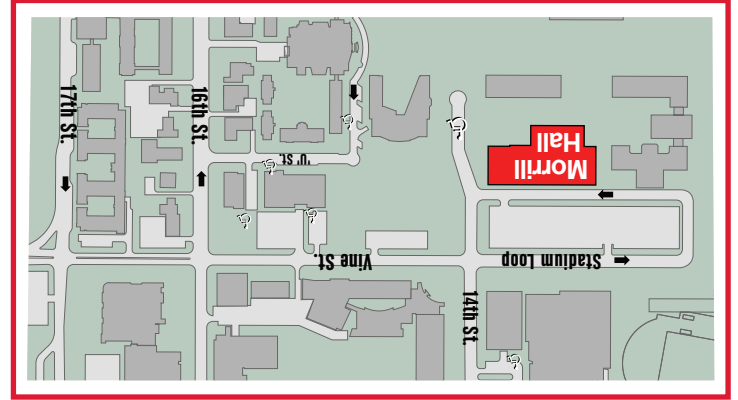

UNIVERSITY OF NEBRASKA
STATE MUSEUM

museum.unl.edu/birthdays

City Campus

You're Invited!

Come celebrate _____'s birthday inside Morrill Hall at the University of Nebraska State Museum!

Date _____

Time _____

Each party lasts 90 minutes!

R.S.V.P. _____

Location

Morrill Hall is located just south of 14th & Vine streets. Look for the bronze mammoth!

Museum drop-off/pick-up instructions

Park in front of the museum in a visitor parking space (you will need log your license plate number with the front desk). Check in up to 15 minutes early at the front desk inside Morrill Hall.