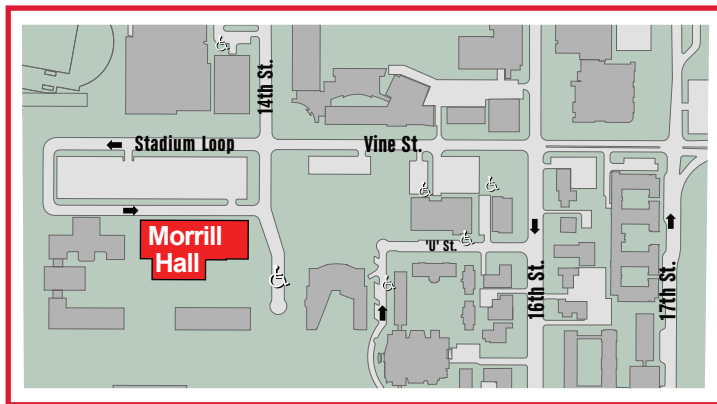

You're Invited!

Come celebrate _____'s
birthday inside Morrill Hall at the
University of Nebraska State Museum!

Date _____

Time _____

Each party lasts 90 minutes!

R.S.V.P. _____

Location

Morrill Hall is located just south of 14th & Vine streets. Look for the bronze mammoth!

Museum drop-off/pick-up instructions

Park in front of the museum in a visitor parking space (you will need log your license plate number with the front desk). Check in up to 15 minutes early at the front desk inside Morrill Hall.

City Campus

UNIVERSITY OF NEBRASKA
STATE MUSEUM