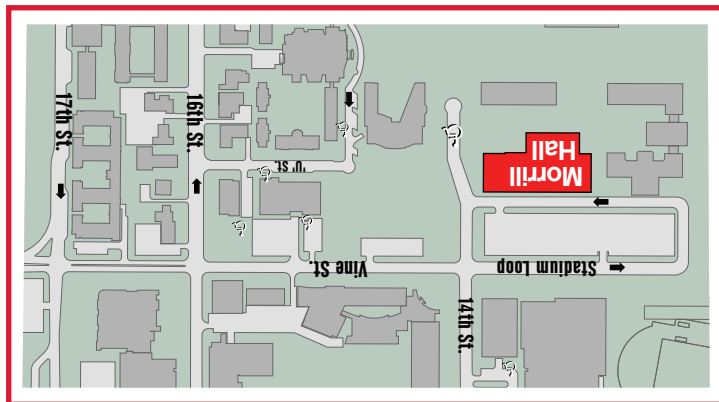

UNIVERSITY OF NEBRASKA
STATE MUSEUM

museum.unl.edu/birthdays

You're Invited!

Come celebrate _____'s
birthday inside Morrill Hall at the
University of Nebraska State Museum!

Date _____

Time _____

Each party lasts 90 minutes!

R.S.V.P. _____

Location

Morrill Hall is located just south of
14th & Vine streets. Look for the
bronze mammoth!

Museum drop-off/pick-up instructions

Park in front of the museum in a visitor
parking space (you will need log your license
plate number with the front desk). Check in
up to 15 minutes early at the front desk
inside Morrill Hall.