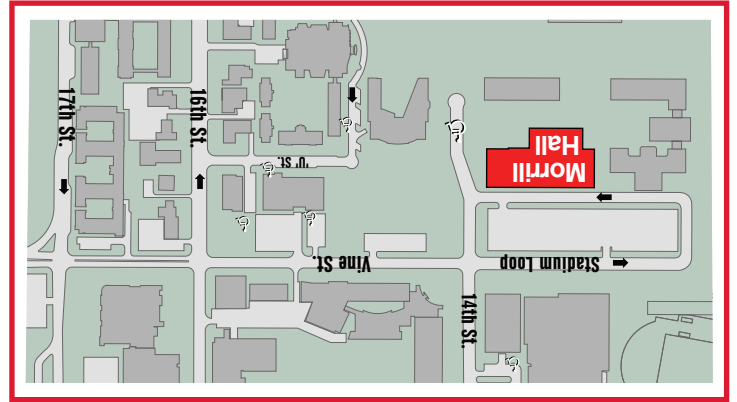

adventure  
at Morrill Hall!

high  
flying

You are  
invited to a

**Location**

Morrill Hall is located just south of 14th & Vine streets. Look for the bronze mammoth!

**Museum drop-off/pick-up instructions**

Park in front of the museum in a visitor parking space (you will need log your license plate number with the front desk). Check in up to 15 minutes early at the front desk inside Morrill Hall.

UNIVERSITY OF NEBRASKA  
STATE MUSEUM

# You're Invited!

Come celebrate \_\_\_\_\_'s  
birthday inside Morrill Hall at the  
University of Nebraska State Museum!

Date \_\_\_\_\_

Time \_\_\_\_\_

Each party lasts 90 minutes!

R.S.V.P. \_\_\_\_\_

\_\_\_\_\_